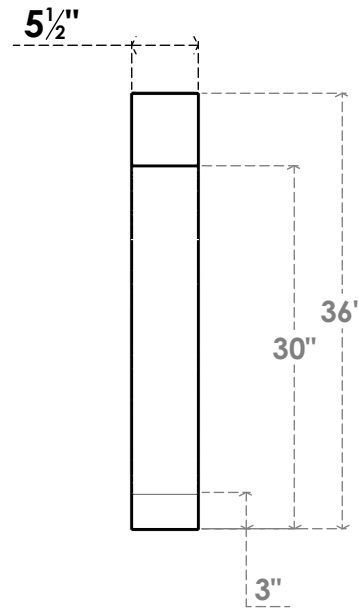

ITEM NUMBER: BRCPC055X32000X36000IMP

5 1/2"W X 32"D X 36"H IMPERIAL ARCHITECTURAL GRADE PVC CLOSED KNEE BRACE

SIDE PROFILE

FRONT PROFILE

ISOMETRIC

EKENA MILLWORK
2300 WEST MAIN ST.
CLARKSVILLE, TX 75426
TOLL FREE: 866-607-0453
WWW.EKENAMILLWORK.COM

NOTES

1. INSTALLATION TO BE COMPLETED IN ACCORDANCE WITH MANUFACTURER'S SPECIFICATIONS.
2. DRAWING MAY NOT BE TO SCALE
3. THIS DRAWING IS INTENDED FOR DESIGN AND PLANNING PURPOSES ONLY.
4. ALL INFORMATION CONTAINED HEREIN WAS CURRENT AT THE TIME OF DEVELOPMENT BUT MUST BE REVIEWED AND APPROVED BY THE PRODUCT MANUFACTURER TO BE CONSIDERED ACCURATE.
5. ARCHITECTURAL GRADE PVC PRODUCTS ARE MADE FROM EXPANDED CELLULAR PVC AND COME NATURALLY WHITE BUT MAY BE PAINTED