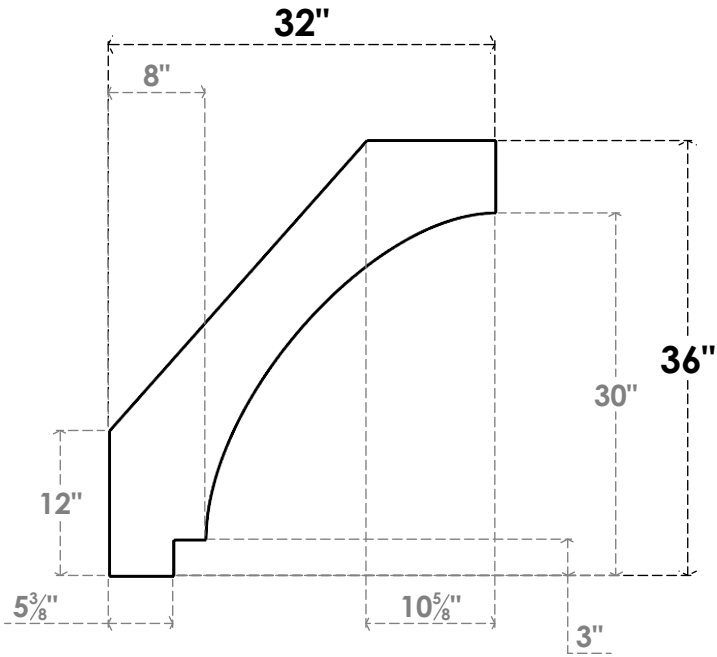

ITEM NUMBER: BRCPC055X32000X36000IMP

5 1/2"W X 32"D X 36"H IMPERIAL ARCHITECTURAL GRADE PVC CLOSED KNEE BRACE

SIDE PROFILE

FRONT PROFILE

ISOMETRIC

EKENA MILLWORK
2300 WEST MAIN ST.
CLARKSVILLE, TX 75426
TOLL FREE: 866-607-0453
WWW.EKENAMILLWORK.COM